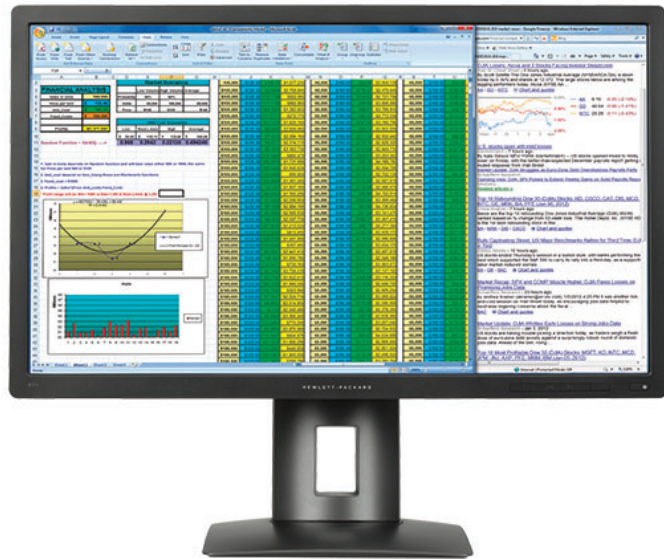

Datasheet

HP Z27q 68,6 cm (27") IPS 5K Display

Get real.

Redefine life like image presentation with the HP Z27q 68,6 cm (27") IPS 5K Display, which delivers more screen real estate and color clarity with an astounding 5K resolution.¹

This is how we do 5k.¹

- Experience amazingly sharp details on a 68,6 cm (27") diagonal 5120 x 2880 resolution screen with 14.7 MP, a 16:9 aspect ratio, and high brightness. Wide viewing angles make every seat a great seat.

Out-of-the-box color calibration.

- Enjoy accurate color calibration for sRGB, Adobe® RGB, and BT.709—the same color space as Blu-ray media—from the very first time you power on.

Extraordinary color.

- Get smoother gradations, clearer images, and unbelievably rich color presentation on all your projects from the professional grade, 10-bit color quality and up to 1.07 billion colors.